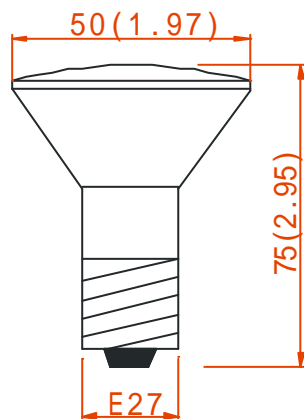

LED Spot Lamp/LED Par Lamp

TLL-PAR20-061-XX

Features:

- Spot Lamp Series PAR20
- Product Number : TLL-PAR20-061-XX
- Led quantity : 20pcs/32pcs
- Voltage : 110V/220-240V
- Color : Red/ yellow/ blue/ green/ white/ orange/ purple
- Base : E27
- Life time : 50000 hours
- Weight : 0.13 kgs/PCS

| Part Number | LED# | Color | Voltage | Watts (W) | Brightness (LM) | Life (H) | Base |
|-------------------|------|--------|---------|-----------|-----------------|----------|------|
| TLL-PAR20-061-R21 | 21 | Red | 110/220 | 1.6 | 12 | 50000 | E27 |
| TLL-PAR20-061-Y21 | 21 | Yellow | 110/220 | 1.6 | 14 | 50000 | E27 |
| TLL-PAR20-061-B21 | 21 | Blue | 110/220 | 1.6 | 14 | 50000 | E27 |
| TLL-PAR20-061-G21 | 21 | Green | 110/220 | 1.6 | 27 | 50000 | E27 |
| TLL-PAR20-061-w21 | 21 | White | 110/220 | 1.6 | 33 | 50000 | E27 |
| TLL-PAR20-061-R32 | 32 | Red | 110/220 | 3 | 18 | 50000 | E27 |
| TLL-PAR20-061-Y32 | 32 | Yellow | 110/220 | 3 | 21 | 50000 | E27 |
| TLL-PAR20-061-B32 | 32 | Blue | 110/220 | 3 | 21 | 50000 | E27 |
| TLL-PAR20-061-G32 | 32 | Green | 110/220 | 3 | 40 | 50000 | E27 |
| TLL-PAR20-061-w32 | 32 | White | 110/220 | 3 | 50 | 50000 | E27 |

Drawing

Notes:

1. All dimensions are in millimeters (inches)
2. Tolerance is $\pm 1\text{mm}(0.01\text{'})$ unless otherwise noted.
3. Specifications are subject to change without notice