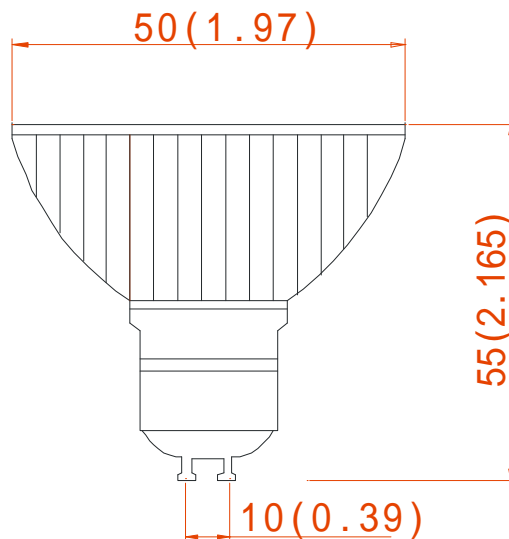

LED Spot Lamp, High power

TLL-GU10H1W-061-XX

Features:

- Spot Lamp High Power, GU10 base
- Product Number : TLL-GU10H1W-061-XX
- Led quantity : 1pcs
- Voltage : 12/110/220
- Color : Red/ yellow/ blue/ green/ white/ orange/ purple
- Life time : 50000 hours
- Weight : 50g/pcs

Part Number	LED#	Color	Voltage	Watts (W)	Brightness (LM)	Life (H)	Base	Equal to Conventional Lamp
TLL-GU10H1W-061-R	1w	Red	12/110/220	1	50	50000	GU10	35W
TLL-GU10H1W-061-Y	1w	Yellow	12/110/220	1	55	50000	GU10	35W
TLL-GU10H1W-061-B	1w	Blue	12/110/220	1	55	50000	GU10	35W
TLL-GU10H1W-061-G	1w	Green	12/110/220	1	80	50000	GU10	35W
TLL-GU10H1W-061-W	1w	White	12/110/220	1	80	50000	GU10	35W

Drawing

Notes:

1. All dimensions are in millimeters (inches)
2. Tolerance is $\pm 1\text{mm}(0.01\text{'})$ unless otherwise noted.
3. Specifications are subject to change without notice