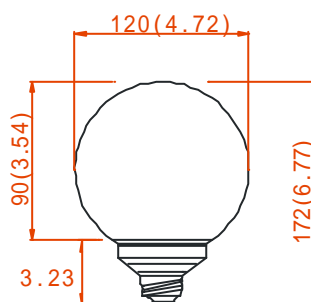

LED Ball Bulb

TLL-E27B90-061-XX

Features:

- Ball Bulb ,120mm
- Product Number : TLL-E27B120-061-XX
- Led quantity : 25pcs/32pcs
- Voltage : 110V/220-2320V
- Color : Red/ yellow/ blue/ green/ white/ orange/ purple
- Base : E27
- Life time : 50000 hours
- Weight : 0.13 kgs/PCS

Part Number	LED#	Color	Voltage	Watts (W)	Brightness (LM)	Life (H)	Base
TLL-E27B120-061-R25	25	Red	110/220	2.5	14	50000	E27
TLL-E27B120-061-Y25	25	Yellow	110/220	2.5	17	50000	E27
TLL-E27B120-061-B25	25	Blue	110/220	2.5	17	50000	E27
TLL-E27B120-061-G25	25	Green	110/220	2.5	32	50000	E27
TLL-E27B120-061-w25	25	White	110/220	2.5	39	50000	E27
TLL-E27B120-061-R32	32	Red	110/220	3.0	18	50000	E27
TLL-E27B120-061-Y32	32	Yellow	110/220	3.0	21	50000	E27
TLL-E27B120-061-B32	32	Blue	110/220	3.0	21	50000	E27
TLL-E27B120-061-G32	32	Green	110/220	3.0	40	50000	E27
TLL-E27B120-061-w32	32	White	110/220	3.0	50	50000	E27

Drawing

Notes:

1. All dimensions are in millimeters (inches)
2. Tolerance is $\pm 1\text{mm}(0.01\text{'})$ unless otherwise noted.
3. Specifications are subject to change without notice