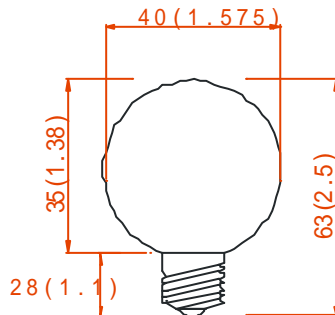

Drawing

Notes:

1. All dimensions are in millimeters (inches)
2. Tolerance is $\pm 1\text{mm}$ (0.01") unless otherwise noted.
3. Specifications are subject to change without notice