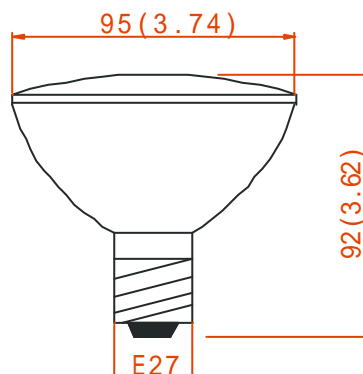

### Features:

- Spot Lamp Series PAR30
- Product Number : TLL-PAR30-061-XX
- Led quantity : 50pcs
- Voltage : 110V/220-240V
- Color : Red/ yellow/ blue/ green/ white/ orange/ purple
- Base : E27
- Life time : 50000 hours
- Weight : 0.13 kgs/PCS

### Electrical-optical characteristics (Ta=25°C)

Part Number	LED#	Color	Voltage	Watts (W)	Brightness (LM)	Life (H)	Base
TLL-PAR30-061-R45	45	Red	110/220	4.5	24	50000	E27
TLL-PAR30-061-Y45	45	Yellow	110/220	4.5	29	50000	E27
TLL-PAR30-061-B45	45	Blue	110/220	4.5	29	50000	E27
TLL-PAR30-061-G45	45	Green	110/220	4.5	56	50000	E27
TLL-PAR30-061-w45	45	White	110/220	4.5	69	50000	E27
TLL-PAR30-061-R60	60	Red	110/220	6	32	50000	E27
TLL-PAR30-061-Y60	60	Yellow	110/220	6	38	50000	E27
TLL-PAR30-061-B60	60	Blue	110/220	6	38	50000	E27
TLL-PAR30-061-G60	60	Green	110/220	6	74	50000	E27
TLL-PAR30-061-w60	60	White	110/220	6	92	50000	E27

### Notes:

1. All dimensions are in millimeters (inches)
2. Tolerance is  $\pm 1\text{mm}(0.01\text{'})$  unless otherwise noted.
3. Specifications are subject to change without notice