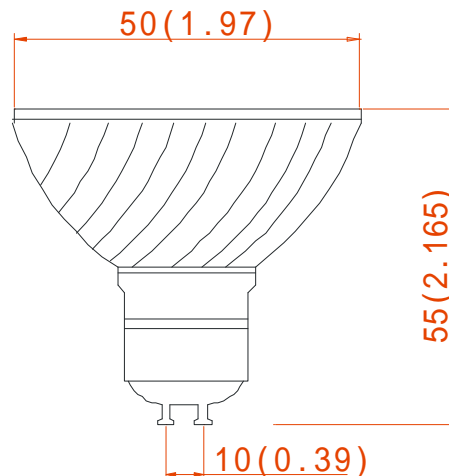

Drawing

Notes:

1. All dimensions are in millimeters (inches)
2. Tolerance is $\pm 1\text{mm}(0.01\text{'})$ unless otherwise noted.
3. Specifications are subject to change without notice