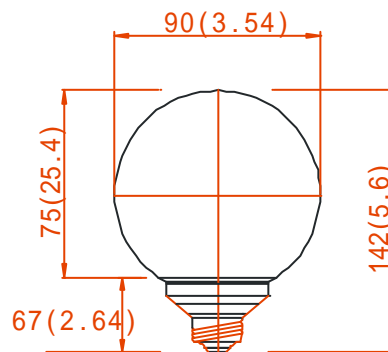

LED Ball Bulb

TLL-E27B90-061-XX

Features:

- Ball Bulb , 90mm
- Product Number : TLL-E27B90-061-XX
- Led quantity : 18pcs/25pcs
- Voltage : 110V/220-240V
- Color : Red/ yellow/ blue/ green/ white/ orange/ purple
- Base : E27
- Life time : 50000 hours
- Weight : 0.13 kgs/PCS

Part Number	LED#	Color	Voltage	Watts (W)	Brightness (LM)	Life (H)	Base
TLL-E27B90-061-R18	18	Red	110/220	1.5	11	50000	E27
TLL-E27B90-061-Y18	18	Yellow	110/220	1.5	12	50000	E27
TLL-E27B90-061-B18	18	Blue	110/220	1.5	12	50000	E27
TLL-E27B90-061-G18	18	Green	110/220	1.5	23	50000	E27
TLL-E27B90-061-w18	18	White	110/220	1.5	29	50000	E27
TLL-E27B90-061-R25	25	Red	110/220	2.5	14	50000	E27
TLL-E27B90-061-Y25	25	Yellow	110/220	2.5	17	50000	E27
TLL-E27B90-061-B25	25	Blue	110/220	2.5	17	50000	E27
TLL-E27B90-061-G25	25	Green	110/220	2.5	32	50000	E27
TLL-E27B90-061-w25	25	White	110/220	2.5	39	50000	E27

Drawing

Notes:

1. All dimensions are in millimeters (inches)
2. Tolerance is $\pm 1\text{mm}(0.01\text{'})$ unless otherwise noted.
3. Specifications are subject to change without notice