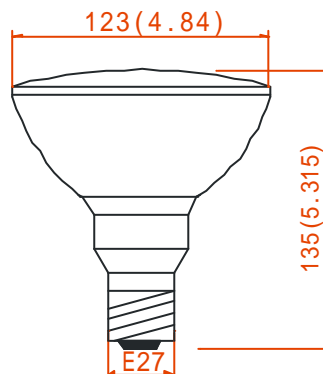

Drawing

Notes:

1. All dimensions are in millimeters (inches)
2. Tolerance is $\pm 1\text{mm}(0.01\text{'})$ unless otherwise noted.
3. Specifications are subject to change without notice