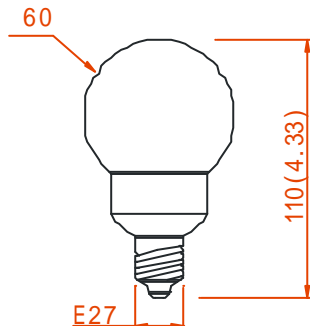

LED Ball Bulb

TLL-E27B60-061-XX

Features:

- Ball Bulb , 60mm
- Product Number : TLL-E27B60-061-XX
- Led quantity : 12pcs/18pcs
- Voltage : 110V/220-240V
- Color : Red/ yellow/ blue/ green/ white/ orange/ purple
- Base : E27
- Life time : 50000 hours
- Weight : 0.13 kgs/PCS

Applications

Widely used for decoration field such as super market, hotel, tavern, meeting-room, exhibition hall, show window, disco, karaoke singing-hall, house decoration, hotels, etc.

Electrical-optical characteristics (Ta=25°C)

Part Number	LED#	Color	Voltage	Watts (W)	Brightness (LM)	Life (H)	Base
TLL-E27B60-061-R12	12	Red	110/220	1.2	8	50000	E27
TLL-E27B60-061-Y12	12	Yellow	110/220	1.2	9	50000	E27
TLL-E27B60-061-B12	12	Blue	110/220	1.2	9	50000	E27
TLL-E27B60-061-G12	12	Green	110/220	1.2	16	50000	E27
TLL-E27B60-061-w12	12	White	110/220	1.2	20	50000	E27
TLL-E27B60-061-R18	18	Red	110/220	1.5	11	50000	E27
TLL-E27B60-061-Y18	18	Yellow	110/220	1.5	12	50000	E27
TLL-E27B60-061-B18	18	Blue	110/220	1.5	12	50000	E27
TLL-E27B60-061-G18	18	Green	110/220	1.5	23	50000	E27
TLL-E27B60-061-w18	18	White	110/220	1.5	29	50000	E27

Drawing

Notes:

1. All dimensions are in millimeters (inches)
2. Tolerance is $\pm 1\text{mm}(0.01\text{'})$ unless otherwise noted.
3. Specifications are subject to change without notice